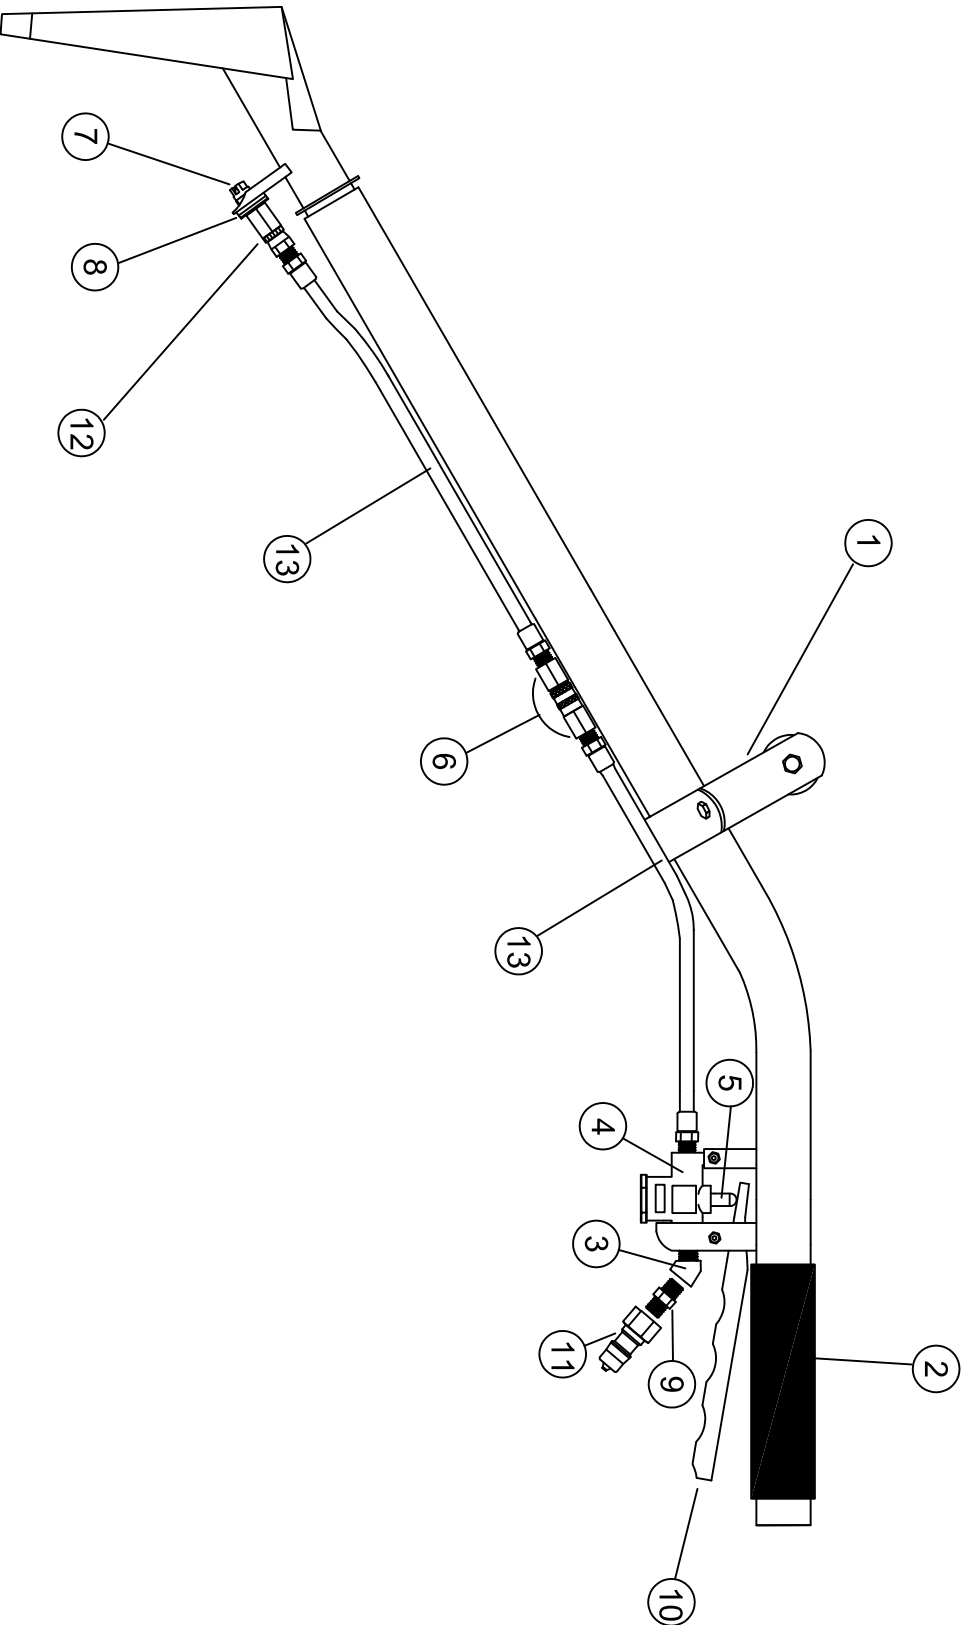

40" S/S STAIR TOOL SWIVEL HEAD (255-110)

PART NO.	255-110
DATE	MAR, 23, 2005
VERSION	01

STAIR TOOL SWIVEL HEAD 40" (255-110)

REF	PART NO.	DESCRIPTION	NOTES:
1	435-030	D Handle	
2	553-200	Vinyl Grip 1 1/2" x 6" Black	
3	555-184	Elbow 45, Street 1/4"	
4	535-110	Valve ASSY	
5	538-015	Valve Repair Kit	
6	580-117	QC 1/8 Male & Female (Close)	
7	561-075	9508 Vee Jet	
8	538-322	Spacer, Jet (538-322)	
9	555-272	Hex Nipple 1/4	
10	566-015	Handle Cast Alum	
11	580-015	Q.C 1/4 Male (close)	
12	582-079	Swivel, 1/4 FM x 1/4 FM	
13	263-116	Wand Hose ASSY (9 3/4")	Landed Cost: 09.01